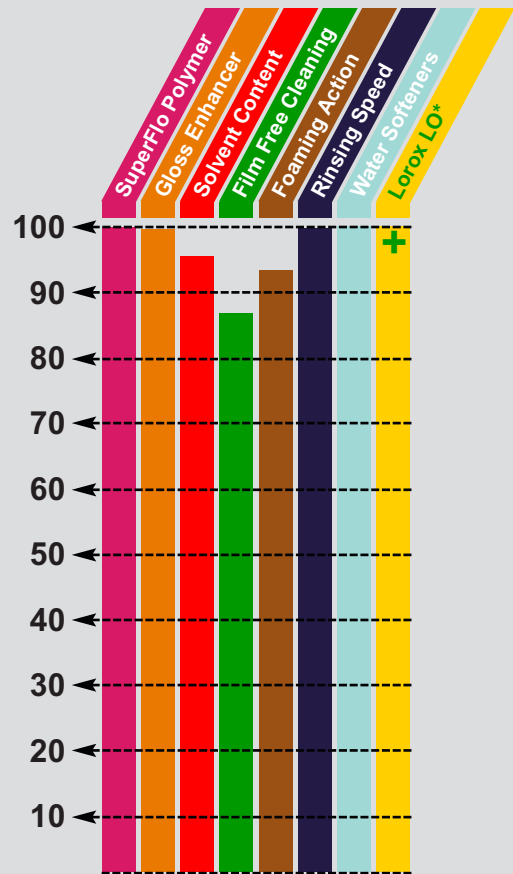

HOUSE WASH

Emulsifier PLUS

**55 GALLONS
SALE \$139.00**

BLEACH FRIENDLY house wash for vinyl, aluminum and wood siding.

One drum pak of EMULSIFIER PLUS makes **55 GALLONS** of a Severe Duty Extract.

Contains a heavy concentration of 'bleach' friendly surfactants and solvents, 'buffered' heavy duty builders, 'quick rinse' agents and silicone based gloss enhancers.

Available Sizes:

- 55 Gallon Drum Pak #EMUP55 ~~\$152.00~~
- 30 Gallon Drum Pak #EMUP30 \$ 91.00
- 5 Gallon Drum Pak #EMUP5 \$ 50.00

SHIPPING INCLUDED

To determine which product is best suited for you visit our website at www.envirospec.com

*Contains Lorox LO surfactant

When you have to penetrate an inch of mildew FIRST the easy answer is Emulsifier Plus!

An important part of our house wash detergent portfolio has focused on a method to combine 'sodium hypochlorite' (chlorine) with a detergent. Our customers need to do this in order to work through a heavy build-up of mold/mildew before they can get at other surface pollutants that bleach will not clean.